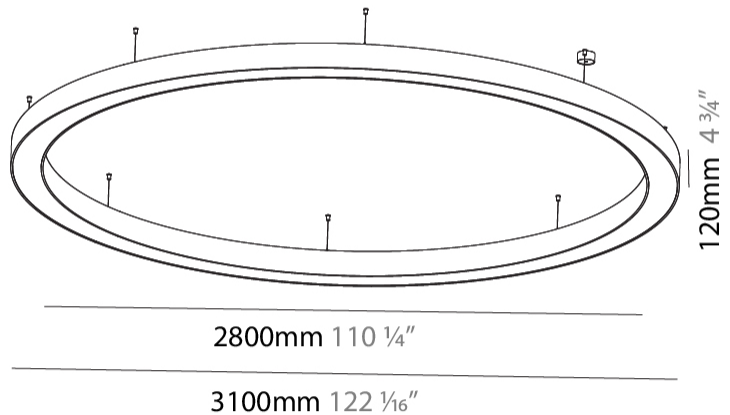

GENERAL

Series: Glorious
Subseries: Glorious
Brand: Prolight
Division: Architectural
Mounting Type: Suspension
Mounting Location: Ceiling
Subcategory: Ambient

PHYSICAL

Shape: Round
Diameter (mm): 3100
Diameter (in): 122 1/16
Depth (mm): 120
Depth (in): 4 3/4
Max. Overall Height (mm): 2120
Max. Overall Height (in): 83 7/16
Light Distribution: Direct
Weight (kg): 39.1
Weight (lbs): 86.02
Diffuser: PMMA - Opal or Micro-Prism
Fixture Finish: SSR / BKV / CWI / CRY / HAB / UFT / ITA / RUA / FTG / MYG / LOD / PUS / FRO / FUP / KIA / POP / BLS / SPG / MEY / GOH / GUM / CHC / COM / ABZ / JAG / OBR / MOS / ROR
Fixture Material: Aluminum

ELECTRICAL

Lamp Type: LED (Zhaga Standard)
Input Wattage (W): 160
Total Output Wattage (W): 128 / 102.4 (3500K)
Dimming: Non-Dimming / Phase Dimming (120Vac only) / 0-10V Dimming
Driver Included: Yes
Driver Location: Integrated
Driver Type: Constant Current
Driver Class: Class 2
Input Voltage (V): 120 - 277
Constant Current (MA): 350 / 800 (3500K)

LED

Color Temperature (°K): 3000 / 3500 / 4000
Max. Delivered Lumen (lm): 14770 / 15288 / 15600
CRI: >80 CRI
Efficiency (%): 65
Lamp Life (hrs): 50000

OPTICAL

RATINGS AND CERTIFICATIONS

Certified By: Certified for North American Standards
IP rating: IP20