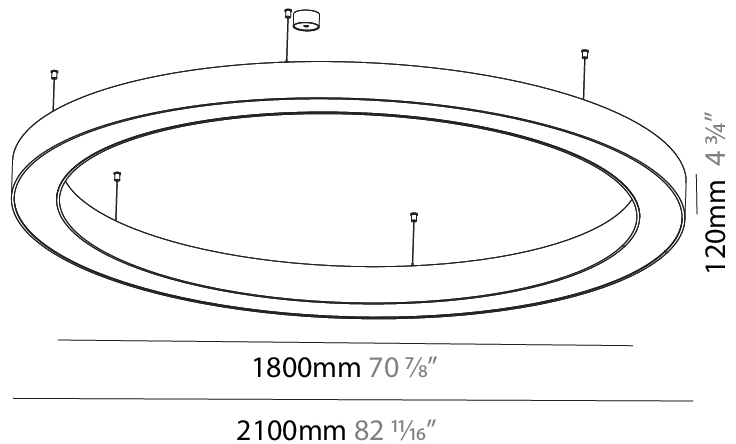

GENERAL

Series: Glorious
Subseries: Glorious
Brand: Prolicht
Division: Architectural
Mounting Type: Suspension
Mounting Location: Ceiling
Subcategory: Ambient

PHYSICAL

Shape: Round
Diameter (mm): 2100
Diameter (in): 82 11/16
Height (mm): 120
Height (in): 4 3/4
Max. Overall Height (mm): 2120
Max. Overall Height (in): 83 7/16
Light Distribution: Direct / Indirect
Weight (kg): 26.817
Weight (lbs): 59.12
Diffuser: PMMA - Opal
Fixture Finish: SSR / BKV / CWI / CRY / HAB / UFT / ITA / RUA / FTG / MYG / LOD / PUS / FRO / FUP / KIA / POP / BLS / SPG / MEY / GOH / GUM / CHC / COM / ABZ / JAG / OBR / MOS / ROR
Fixture Material: Aluminum

ELECTRICAL

Lamp Type: LED (Zhaga Standard)
Input Wattage (W): 165
Total Output Wattage (W): 132 / 105.6 (3500K)
Dimming: Non-Dimming / Phase Dimming (120Vac only) / 0-10V Dimming
Driver Included: Yes
Driver Location: Integrated
Driver Type: Constant Current - 120 / 277Vac
Driver Class: Class 2
Input Voltage (V): 120 - 277
Constant Current (MA): 350 / 700/600 (3500K)

LED

Color Temperature (°K): 3000 / 3500 / 4000
Max. Delivered Lumen (lm): 9690 / 10035 / 10240 Direct / 7670 / 7938 / 8100 Indirect
CRI: >80 CRI
Efficiency (%): 70
Lamp Life (hrs): 50000

OPTICAL

RATINGS AND CERTIFICATIONS

Certified By: Certified for North American Standards
IP rating: IP20